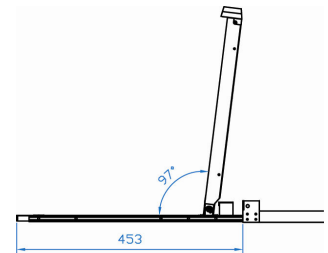

Audio

Diagram Unit : mm

Monitor Grade A 20" industrial TFT LCD panel

Model	Product Dimension (W x D x H)	Packing Dimension (W x D x H)	Net Weight	Gross Weight
NVP120 Series	442 x 650 x 44 mm 17.4 x 25.6 x 1.73 inch	589 x 856 x 168 mm 23.2 x 33.7 x 6.6 inch	20 kg / 44 lbs	26 kg / 57 lbs