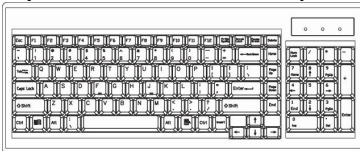

Audio

Diagram Unit : mm

Monitor Grade A 20" industrial TFT LCD panel

Model	Product Dimension (W x D x H)	Packing Dimension (W x D x H)	Net Weight	Gross Weight
NVP120 Series	442 x 650 x 44 mm 17.4 x 25.6 x 1.73 inch	589 x 856 x 168 mm 23.2 x 33.7 x 6.6 inch	20 kg / 44 lbs	26 kg / 57 lbs

Keyboard Selection Supporting layouts

E keyboard with full numerical pad

3 button membrane mouse