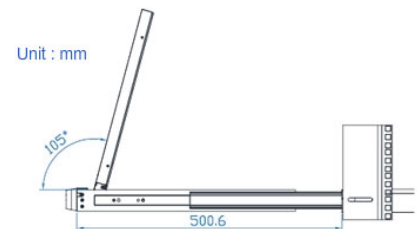

### Monitor

17" 1280 x 1024 LCD with 300nits brightness and 1000:1 contrast ratio typical  
19" 1280 x 1024 LCD with 250nits brightness and 1000:1 contrast ratio typical

Diagram  
Unit : mm